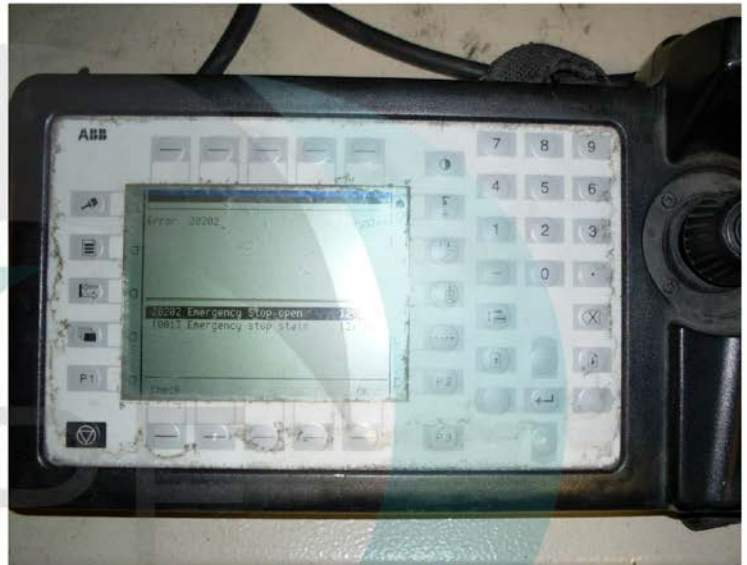

## ABB 6 AXIS ROBOT

TYPE: IRB 2400 M2000  
VERSION: IRB 2400L  
VOLTAGE: 475 3 PHASE  
YEAR: 2002

This list is subject to change without notice.

This specification sheet is confidential and is just a guide. Although obtained from sources deemed reliable, Premier Equipment makes no warranty or guarantee as to the accuracy of the information herein contained. It is the purchaser's responsibility to verify specifications.