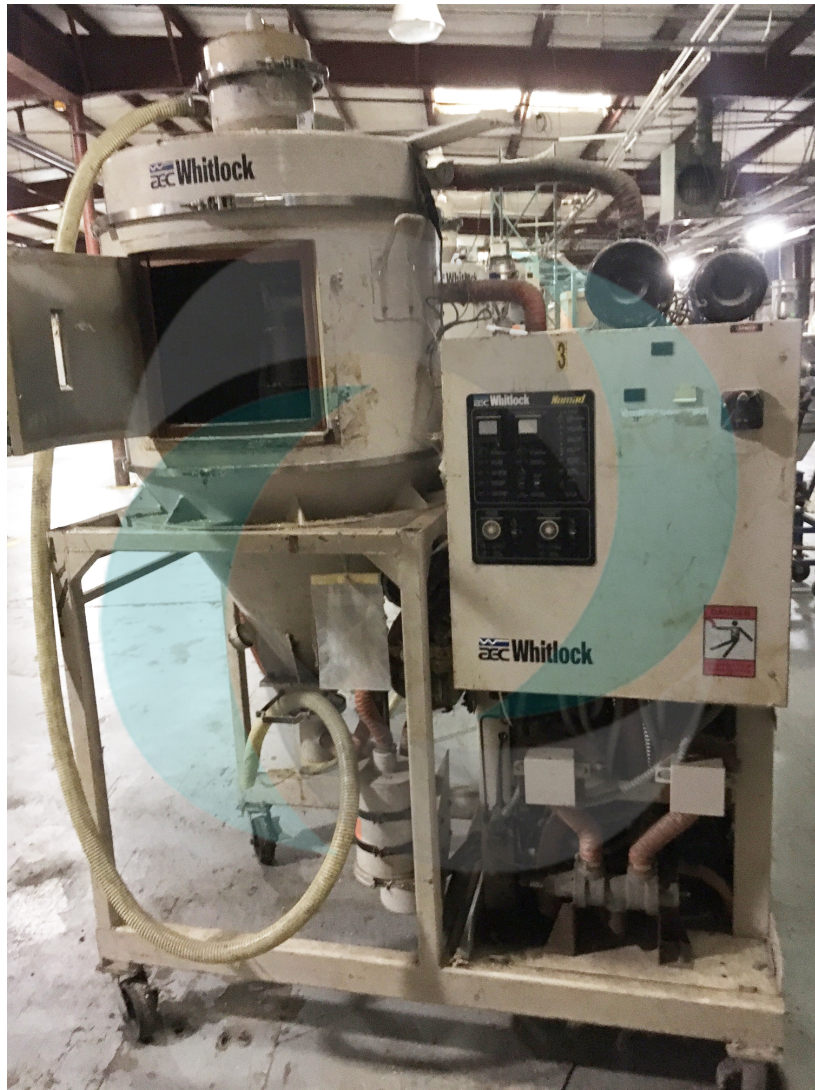

# PREMIER EQUIPMENT

YOUR PLASTICS MACHINERY SOURCE

ID# PE678

## WHITLOCK NOMAD HOPPERS

MODEL: PD-3

2 AVAILABLE: (1) 400 LB AND (1) 100 LB

This list is subject to change without notice.

This specification sheet is confidential and is just a guide. Although obtained from sources deemed reliable, Premier Equipment makes no warranty or guarantee as to the accuracy of the information herein contained. It is the purchaser's responsibility to verify specifications.