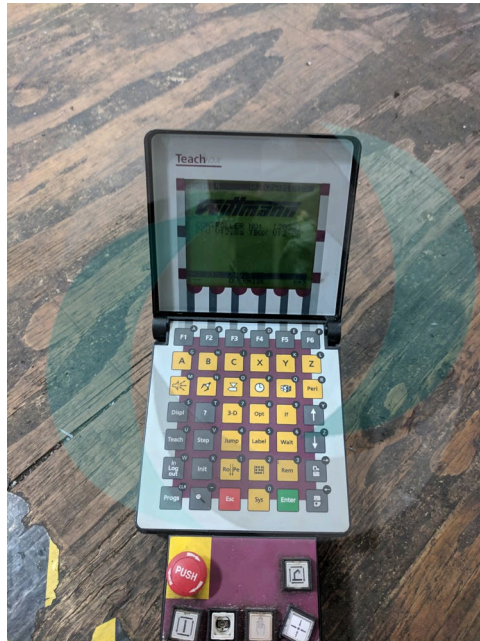

PREMIER EQUIPMENT

YOUR PLASTICS MACHINERY SOURCE

ID# PE688

1999 Wittmann W 440 Robot

Currently working on a 1200 Ton Machine

This list is subject to change without notice.

This specification sheet is confidential and is just a guide. Although obtained from sources deemed reliable, Premier Equipment makes no warranty or guarantee as to the accuracy of the information herein contained. It is the purchaser's responsibility to verify specifications.

PREMIER EQUIPMENT 29225 CHAGRIN BLVD, SUITE 330 BEACHWOOD, OH 44122

www.buyprimerequipment.com

Ph: (216) 593-7000 Fax: (216) 593-0557 Toll-free (888) 897-1197