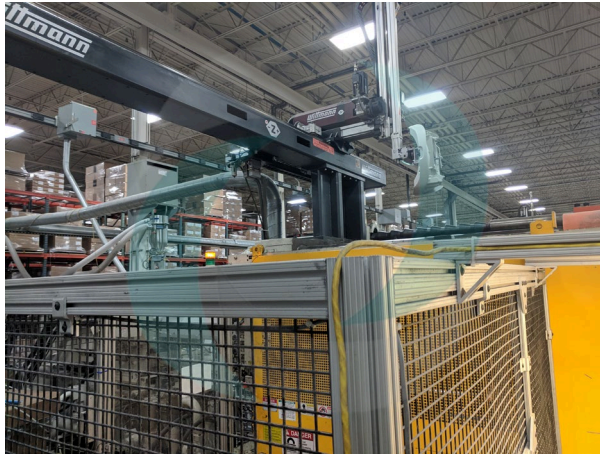

# PREMIER EQUIPMENT

YOUR PLASTICS MACHINERY SOURCE

ID# PE688

## 1999 Wittmann W 440 Robot

Currently working on a 1200 Ton Machine

This list is subject to change without notice.

This specification sheet is confidential and is just a guide. Although obtained from sources deemed reliable, Premier Equipment makes no warranty or guarantee as to the accuracy of the information herein contained. It is the purchaser's responsibility to verify specifications.