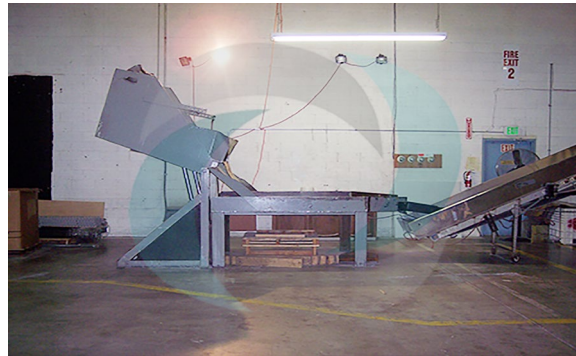

PREMIER EQUIPMENT

YOUR PLASTICS MACHINERY SOURCE

ID# PE698

1997 Ball & Jewell Granulator

MODEL #: CGMB3030

ROTOR BLADES: 5, STATIONARY BLADES: 2

MOTOR: 75 HP

VOLTAGE: 460

INCLUDES BLOWER & BOX DUMPER

This list is subject to change without notice.

This specification sheet is confidential and is just a guide. Although obtained from sources deemed reliable, Premier Equipment makes no warranty or guarantee as to the accuracy of the information herein contained. It is the purchaser's responsibility to verify specifications.

PREMIER EQUIPMENT 29225 CHAGRIN BLVD, SUITE 330 BEACHWOOD, OH 44122

www.buypremierequipment.com

Ph: (216) 593-7000 Fax: (216) 593-0557 Toll-free (888) 897-1197