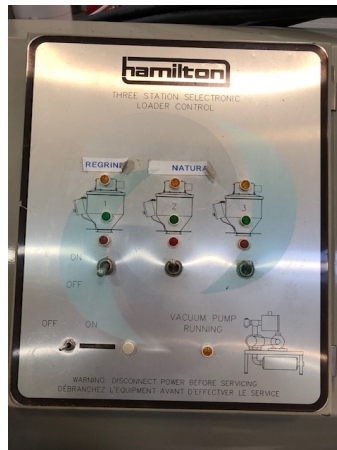

## 1998 Hamilton Central Vacuum

MODEL: P200PDC

460 VOLTS

This list is subject to change without notice.

This specification sheet is confidential and is just a guide. Although obtained from sources deemed reliable, Premier Equipment makes no warranty or guarantee as to the accuracy of the information herein contained. It is the purchaser's responsibility to verify specifications.